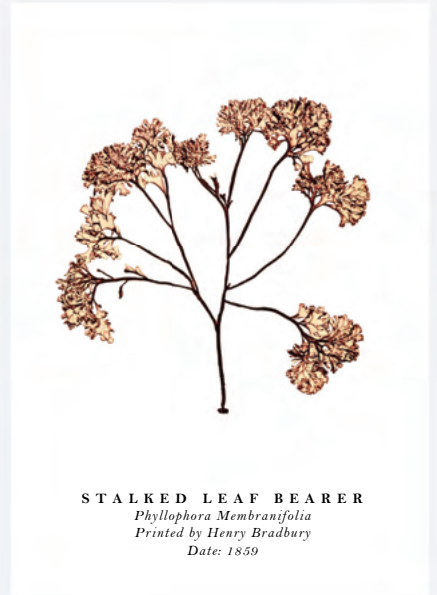

*Full colour postcards, A6 (105x148mm)
ESC certified paper, blank on one side, white envelopes
Made in England*

BROWN SIEVE
Punctaria Litoflia
Printed by Henry Bradbury
Date: 1859

WF-S01 | BROWN SIEVE

CHENILLE WEED
Dasya Elegans
Printed by A B Hervey
Date: 1893

WF-S02 | CHENILLE WEED

PRINTS COMING SOON

SEA LETTUCE
Rhodymenia Palmata
 Printed by Henry Bradbury
 Date: 1859

WF-S03 | SEA LETTUCE

STALKED LEAF BEARER
Phyllophora Membranifolia
 Printed by Henry Bradbury
 Date: 1859

WF-S04 | STALKED LEAF BEARER

AGAR AGAR
Furcellaria Fastigiata
 Printed by Henry Bradbury
 Date: 1859

WF-S05 | AGAR AGAR

LANDLADY'S WIG
Ahnfeltia Plicata
 Printed by Henry Bradbury
 Date: 1859

WF-S06 | LANDLADY'S WIG